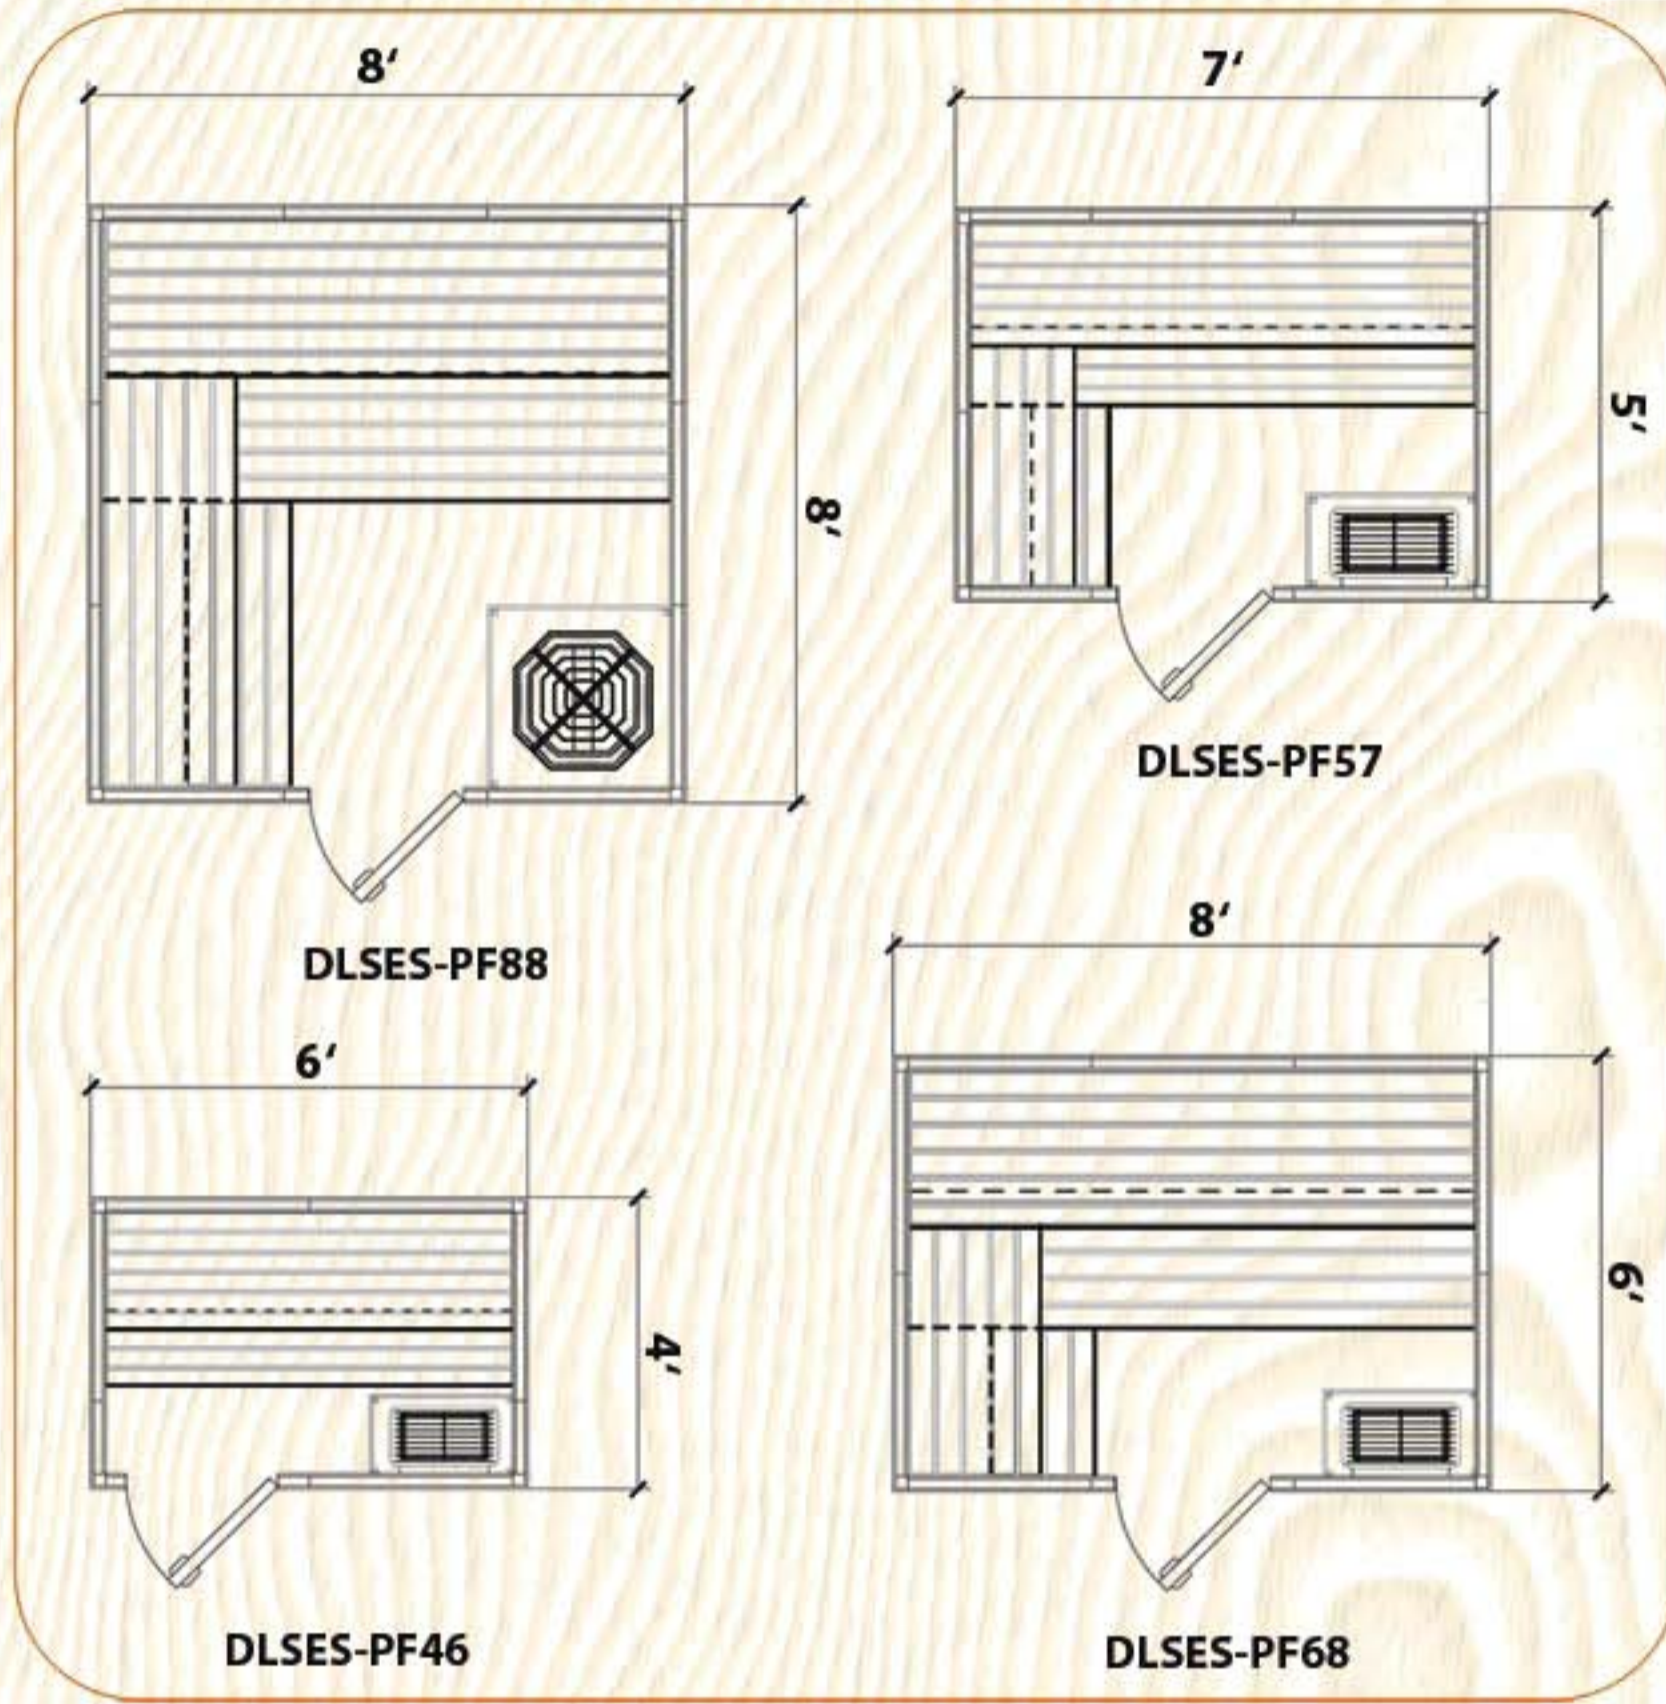

Pre-Built Saunas

POPULAR LAYOUTS

Alder Wood Details

1" x 4" select clear
5/8" thick
kiln-dried
T&G V-joint

Available Models

Model No	Room Size	Max Bathers
DLSES-PF46	4' x 6'	2
DLSES-PF57	5' x 7'	4
DLSES-PF68	6' x 8'	6
DLSES-PF88	8' x 8'	7