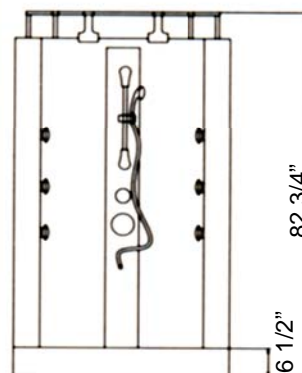

Technical Information

Standard Features

- ◆ Acrylic fiber glass reinforced quadrant shower tray with integrated 1 1/2" diameter drain and a 24" long flexible drain hose
- ◆ Front panels and doors are made of 1/4" transparent tempered safety glass
- ◆ Two pivot doors with full length magnetic latch
- ◆ 6 body massage sprays and fully adjustable showerhead
- ◆ Thermostatic control valve
- ◆ Diverter valve to switch between the shower head and body sprays
- ◆ Complete with shower tray, shower column and body sprays
- ◆ Interior shower fixtures in chrome finish
- ◆ All hardware is included
- ◆ Designed to install against tiled walls.

L	W	H
39 3/8"	39 3/8"	82 3/4"

AUTHORIZED DEALER

MURANO

Jetted Shower Enclosure

39 3/8" x 39 3/8" x 82 3/4"

Standard Features:
Acrylic Tray, Adjustable Hand Shower, 6 Massage Body Sprays, Thermostatic Mixer and Tempered Glass.

Designed to install against tiled walls.

ATLANTICA

Jetted Steam Shower

35 3/8" x 35 3/8" x 79 1/4"
Height with Optional Roof: 88"

Standard Features:
Acrylic Tray, Acrylic Back Walls, Adjustable Hand Shower, 6 Massage Jets, Thermostatic Mixer, Tempered Glass and Integrated Seat.

Exterior Trim: White or Chrome

OCEANA

Jetted Steam Shower

39 3/8" x 39 3/8" x 88"

Standard Features:
Acrylic Tray, Acrylic Back Walls, Acrylic Roof with Integrated "Tropical Rain" Shower, Adjustable Hand Shower, 7 Massage Body Sprays, Thermostatic Mixer, Tempered Glass, Integrated Seat, Foot Massager, Deep Tub Tray and Integrated Mirror.