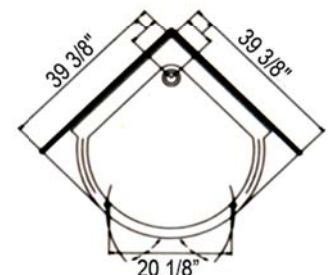

Technical Information

Standard Features

- ◆ Acrylic fiber glass reinforced quadrant shower tray with integrated 1 1/2" diameter drain and a 24" long flexible drain hose
- ◆ Front panels and doors are made of 1/4" transparent tempered safety glass
- ◆ Two pivot doors with full length magnetic latch
- ◆ 6 body massage sprays and fully adjustable showerhead
- ◆ Thermostatic control valve
- ◆ Diverter valve to switch between the shower head and body sprays
- ◆ Complete with shower tray, shower column and body sprays
- ◆ Interior shower fixtures in chrome finish
- ◆ All hardware is included
- ◆ Designed to install against tiled walls.

L	W	H
39 3/8"	39 3/8"	82 3/4"

AUTHORIZED DEALER

MURANO

Jetted Shower Enclosure

39 3/8" x 39 3/8" x 82 3/4"

Standard Features:
Acrylic Tray, Adjustable Hand Shower, 6 Massage Body Sprays, Thermostatic Mixer and Tempered Glass.

Designed to install against tiled walls.

ATLANTICA

Jetted Steam Shower

35 3/8" x 35 3/8" x 79 1/4"
Height with Optional Roof: 88"

Standard Features:
Acrylic Tray, Acrylic Back Walls, Adjustable Hand Shower, 6 Massage Jets, Thermostatic Mixer, Tempered Glass and Integrated Seat.

Exterior Trim: White or Chrome

OCEANA

Jetted Steam Shower

39 3/8" x 39 3/8" x 88"

Standard Features:
Acrylic Tray, Acrylic Back Walls, Acrylic Roof with Integrated "Tropical Rain" Shower, Adjustable Hand Shower, 7 Massage Body Sprays, Thermostatic Mixer, Tempered Glass, Integrated Seat, Foot Massager, Deep Tub Tray and Integrated Mirror.