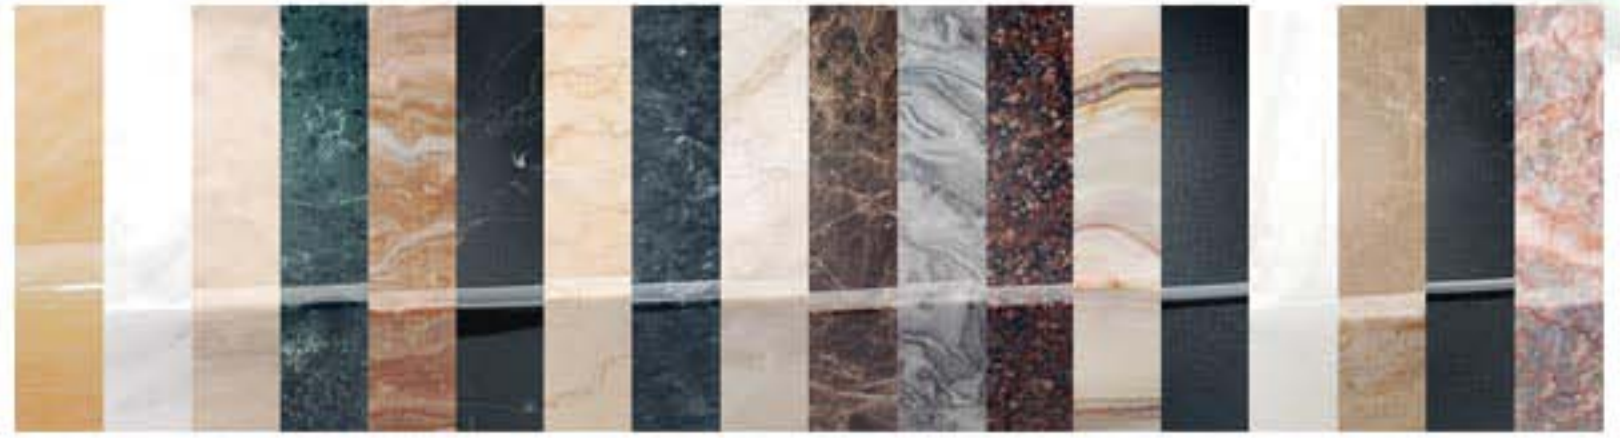

Stone Vessel Sinks

DLVNF-001

Available in 18 stone types

DLVNF-001B

Available in 8 stone types

DLVNF-001EE

Available in 8 stone types

DLVNF-006